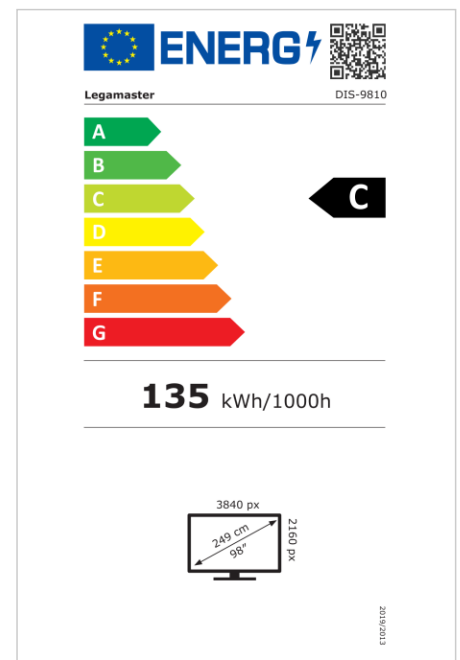

DISCOVER 2 professional display DIS-9810 EU

- Legamaster DISCOVER range of professional displays offers a cost-efficient solution to upgrade presentations in both corporate and educational settings
- Available from 43 to 98 inch, the DISCOVER displays are made especially for medium to big meeting-spaces or classrooms
- Onboard, users can find a web-browser, media player and office document player that offer basic functionality without any connected devices needed
- A basic and local narrow casting app is pre-installed on the device providing a basic public information display functionality but it also has a central management content display integration App using an external service solution providing a scalable control of the displayed content
- An integrated tiling tool will provide support for up to a 3x3 videowall solution without the need of purchasing any additional hardware
- Connecting the DISCOVER professional displays to an external source, using an AirServer Connect for full casting and mirroring options or using the displays together with a video conferencing camera and OPS computer will offer users a full, professional presentation solution
- 1% for the Planet certified: you are choosing a very energy-efficient and durable screen and contributing to sustainability projects and environmental protection across the world